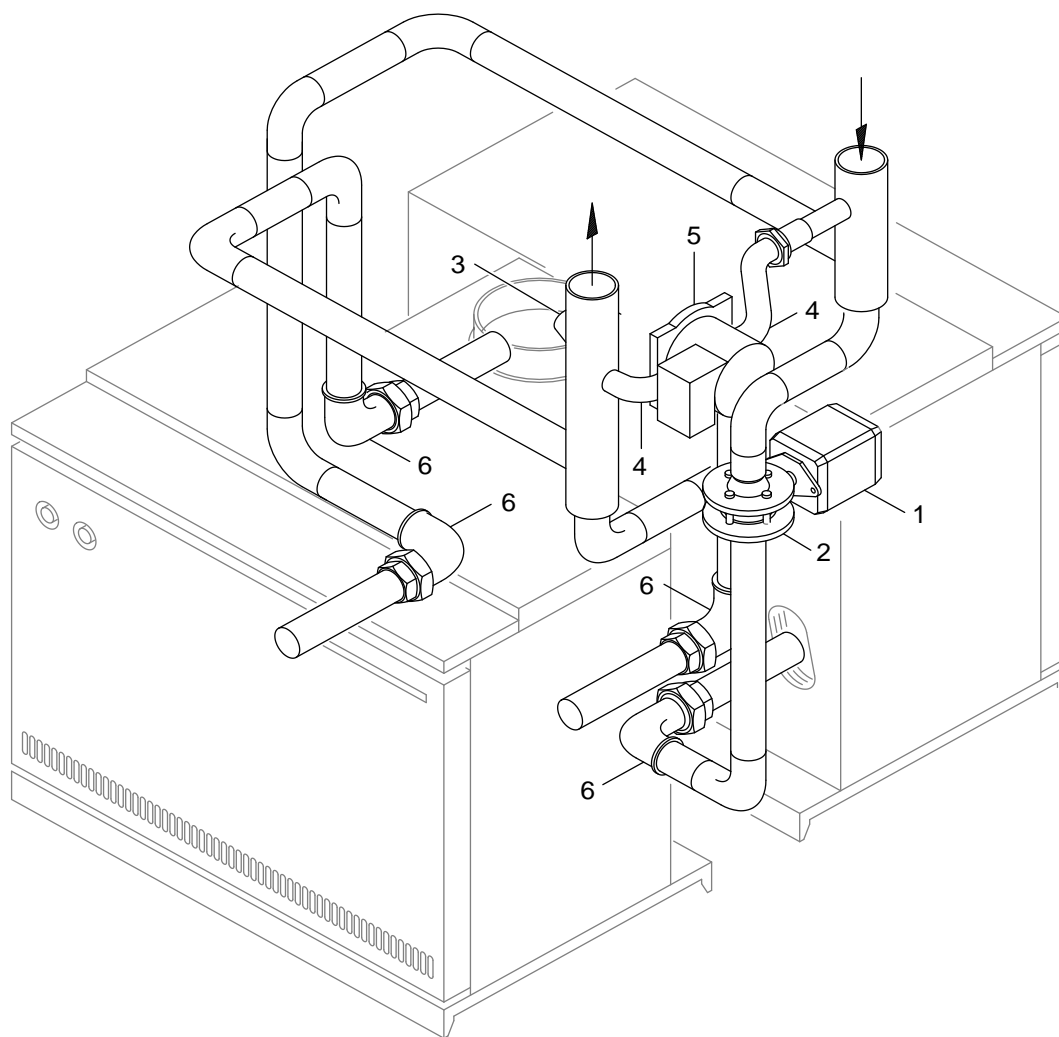

Ersatzteilliste
Spare parts list

6720906006.aa.RS-Kesselanschluss-Set G324X BE/FR

Kesselanschluß-Set Doppelkessel
Boiler connection

G334X/G334 WS
71-260kW

6

Pos	Bezeichnung description	Bestell-Nr. Ordering no.	G334X/G334 WS																		Bemerkungen Remarks
1	Stellmotor AR30W23 230V 90° 120S	8 718 573 743 0	■																		
2	Ringdrosselklappe D14x40 m.Anbauteilen	63010405	■																		
4	Tauchhülse R3/4"x100mm	5446065	■																		
5	Kugelventil 1" m.Überwurmmutter u.Dicht.	5447122	■																		
6	Pumpe UP25-50 180mm-6H kpl. Kesselkreis	5354630	■																		
	Dichtung flach 46x62x2 DVGW-zugel	5489368	■																		
	Anbauteile f.Drosselklappe	5772800	■																		
G334X/G334 WS																Kesselanschluß-Set Doppelkessel Boiler connection					6
71-260kW