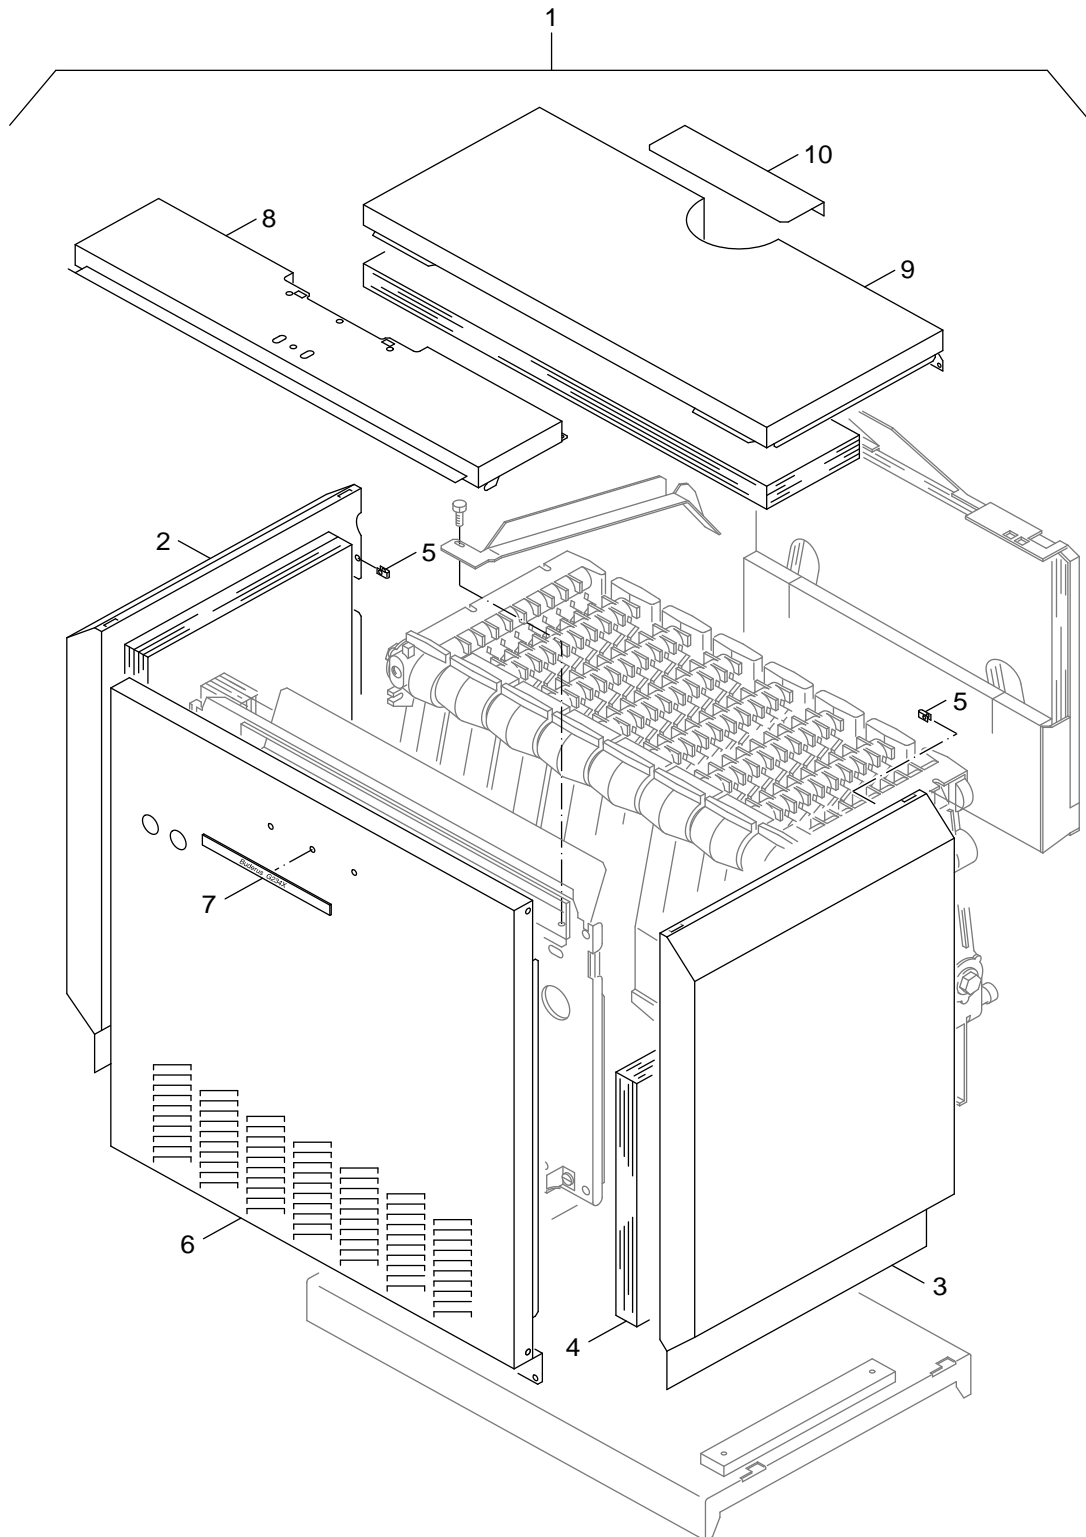

Ersatzteilliste
Spare parts list

6720906095.aa.RS-Verkleidung G334X BE/FR

Verkleidung
Casing

G334X/G334 WS
71-260kW

5